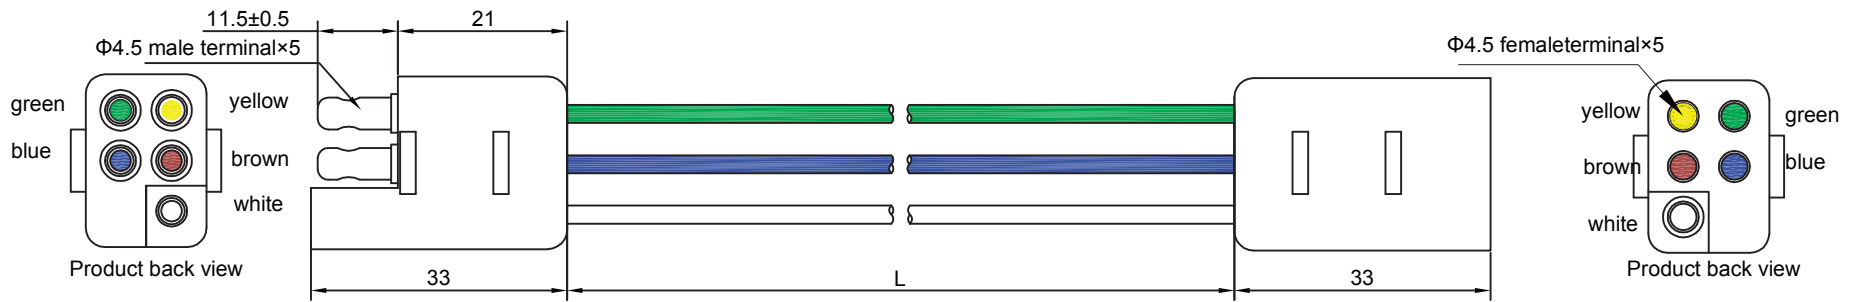

PART NUMBER	DESCRIPTION	L	WEIGHT (LBS.)
84525	5-WAY SQUARE MOLDED CONNECTOR, 60" MALE/FEMALE LOOP	60"	0.348
84565	5-WAY SQUARE MOLDED CONNECTOR, 48" MALE/FEMALE LOOP	48"	0.33
84515	5-WAY SQUARE MOLDED CONNECTOR, 12" MALE/FEMALE LOOP	12"	0.3

	
WIRE RANGE	16 GAUGE STANDARD-19/29
WIRE	COPPER
WIRE INSUL.	PVC
WIRE TEMP	-34°C - 90°C
HOUSING	BLACK PVC
TERMINAL	TIN PLATED COPPER
NOT TO SCALE	